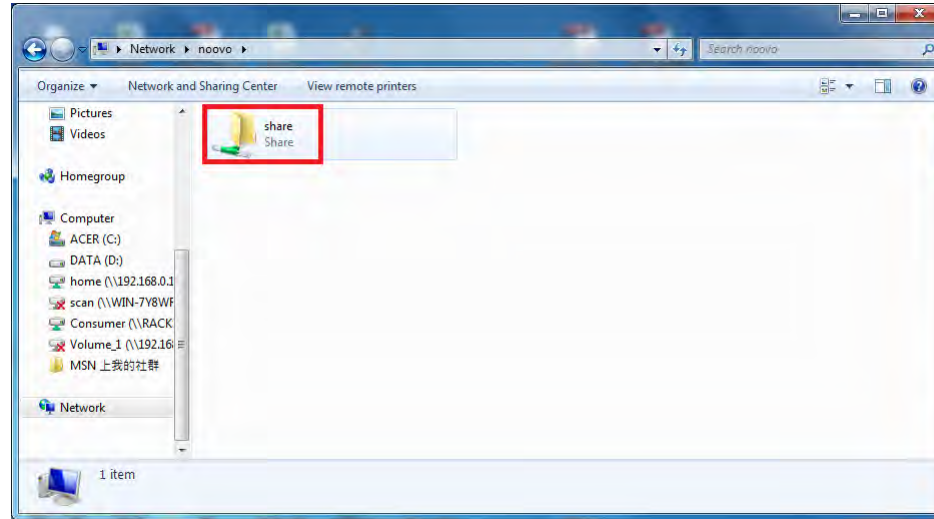

Memory extension: You can now use TVman SD card or USB HDD as additional storage space for your smart phone and tablet.

Samba Media Center Player

- TVman Samba media center feature is compatible with any available third party players for iOS and Android that supports Samba.
- User must refer to user manual of third party player for detailed instructions.
- The following Samba players mentioned are for demonstration purpose only.

PC Connection

Step 1: Connect PC to TVman WiFi or home router network

Step 2: Open Windows file explorer and enter \\noovo

Step 3: Select Share

Step 4: Select the movie, music, picture file that you wish to play.