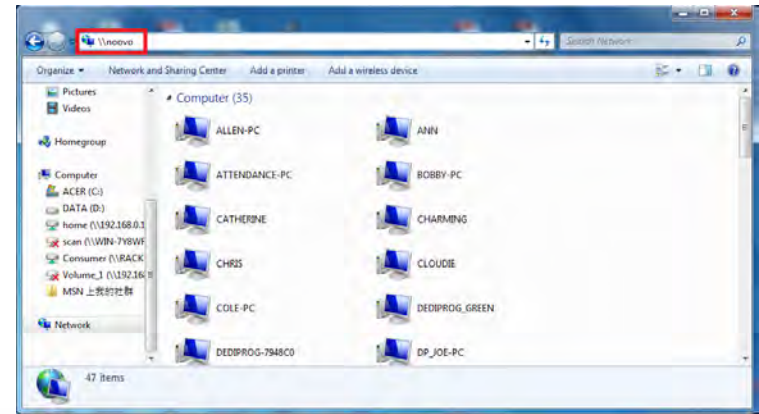

Memory extension: You can now use TVman SD card or USB HDD as additional storage space for your smart phone and tablet.

Samba Media Center Player

- TVman Samba media center feature is compatible with any available third party players for iOS and Android that supports Samba.
- User must refer to user manual of third party player for detailed instructions.
- The following Samba players mentioned are for demonstration purpose only.

PC Connection

Step 1: Connect PC to TVman WiFi or home router network

Step 2: Open Windows file explorer and enter \\noovo

Step 3: Select Share

Step 4: Select the movie, music, picture file that you wish to play.

Android Connection

Step 1: Install ES File Explorer

Step 2: Connect to TVman WiFi in your WiFi setting

Step 3: Open ES File Explorer and press on Fast Access icon

Step 4: Choose LAN under Network

Step 5: Press Scan