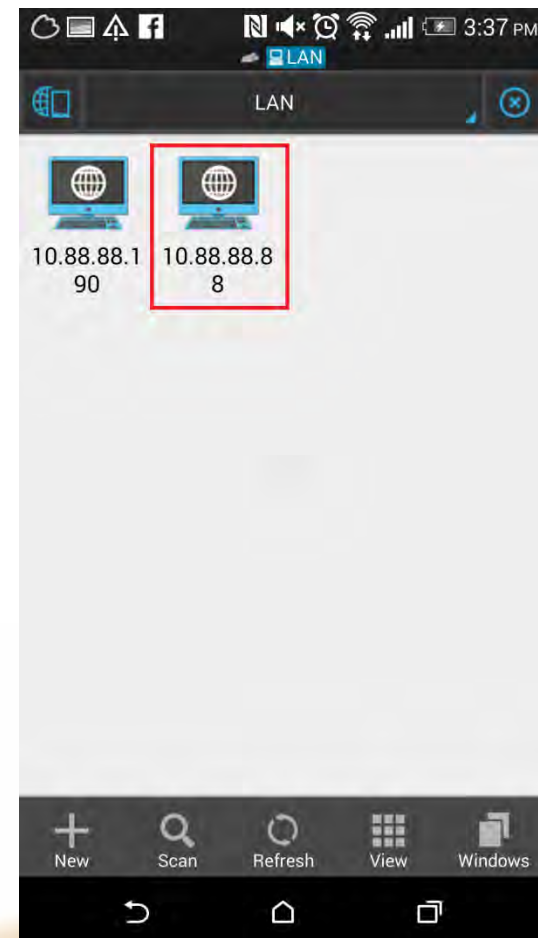

Step 6: Select TVman IP "10.88.88.88".
Or choose your router IP if you are in WLAN mode.