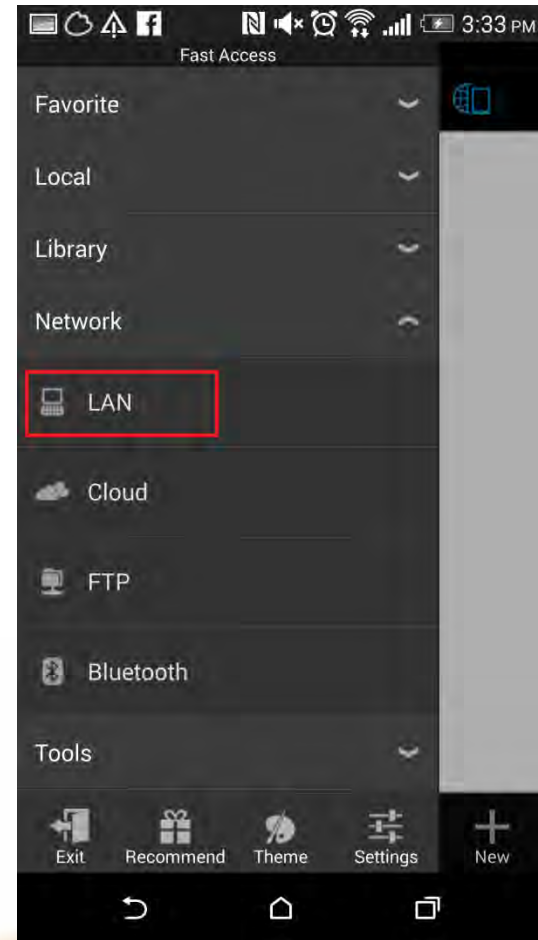

PC Connection

Step 1: Connect PC to TVman WiFi or home router network

Step 2: Open Windows file explorer and enter \\noovo

Step 3: Select Share

Step 4: Select the movie, music, picture file that you wish to play.

Android Connection

Step 1: Install ES File Explorer

Step 2: Connect to TVman WiFi in your WiFi setting

Step 3: Open ES File Explorer and press on Fast Access icon

Step 4: Choose LAN under Network

Step 5: Press Scan