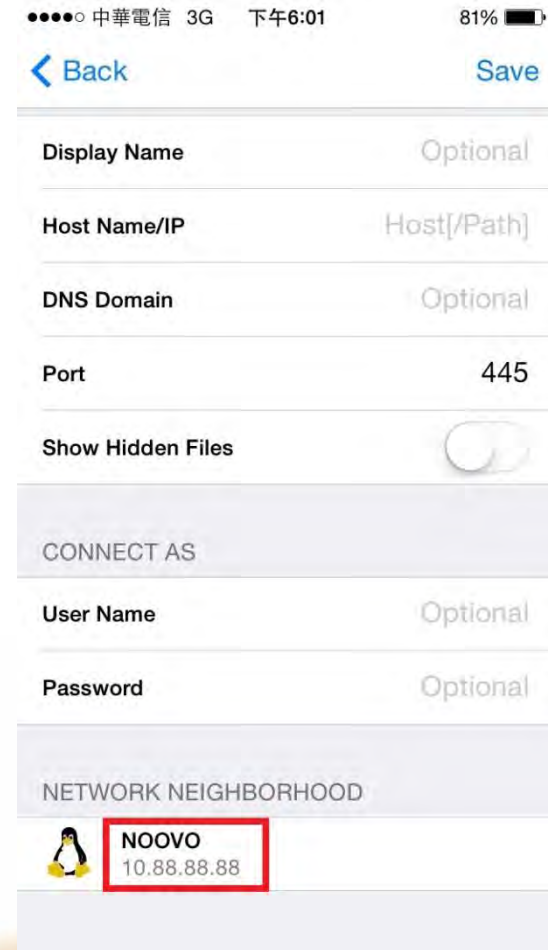

PC Connection

Step 1: Connect PC to TVman WiFi or home router network

Step 2: Open Windows file explorer and enter \\noovo

Step 3: Select Share

Step 4: Select the movie, music, picture file that you wish to play.

Step 6: Select TVman IP "10.88.88.88".
Or choose your router IP if you are in WLAN mode.

Step 7: Select Share

Step 8: Select the movie, music, picture file that you wish to play.

Step 1: Install File Explorer

Step 2: Connect to TVman WiFi in your WiFi setting

Step 3: Open File Explorer and select Linux/Unix

Step 4: Press the “+” icon

Step 5: Select Noovo or 10.88.88.88 under Network Neighborhood

Step 6: Select Guest

Step 7: Select Noovo or 10.88.88.88 under Shared

Step 8: Select Share

Step 9: Select the movie, music, picture file that you wish to play.