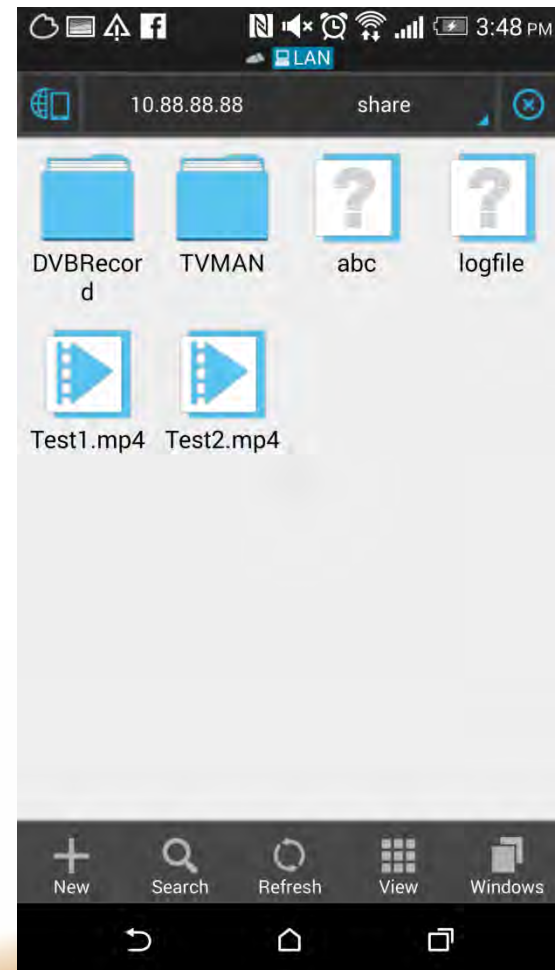

Step 8: Select the movie, music, picture file that you wish to play.