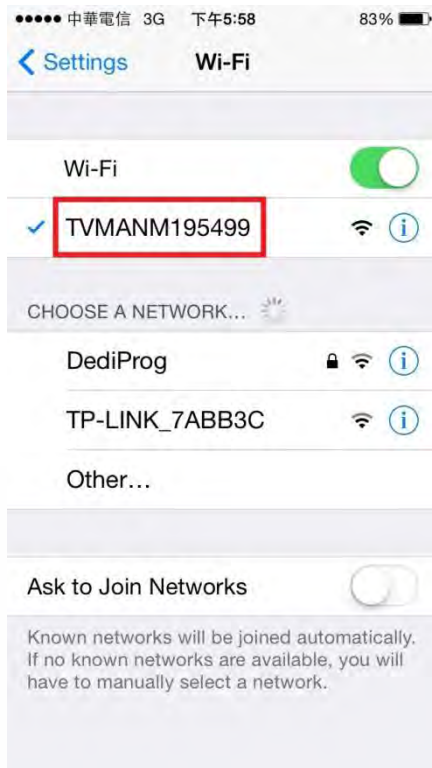

PC Connection

Step 1: Connect PC to TVman WiFi or home router network

Step 2: Open Windows file explorer and enter \\noovo

Step 3: Select Share

Step 4: Select the movie, music, picture file that you wish to play.

Android Connection

Step 1: Install ES File Explorer

Step 2: Connect to TVman WiFi in your WiFi setting

Step 3: Open ES File Explorer and press on Fast Access icon

Step 4: Choose LAN under Network

Step 5: Press Scan

Step 6: Select TVman IP "10.88.88.88".
Or choose your router IP if you are in WLAN mode.

Step 7: Select Share

Step 8: Select the movie, music, picture file that you wish to play.

Step 1: Install File Explorer

Step 2: Connect to TVman WiFi in your WiFi setting

Step 3: Open File Explorer and select Linux/Unix

Step 4: Press the “+” icon

Step 5: Select Noovo or 10.88.88.88 under Network Neighborhood

Step 6: Select Guest