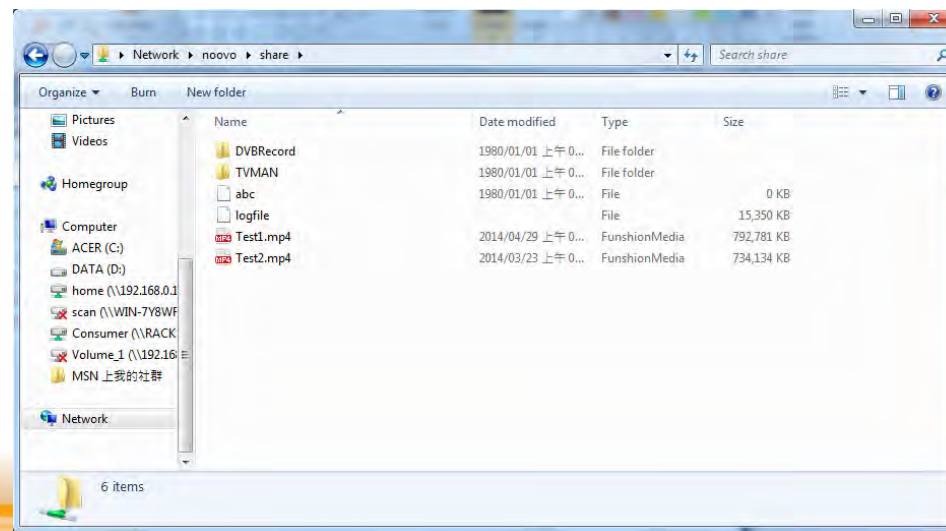

PC Connection

Step 1: Connect PC to TVman WiFi or home router network

Step 2: Open Windows file explorer and enter \\noovo

Step 3: Select Share

Step 4: Select the movie, music, picture file that you wish to play.

Android Connection

Step 1: Install ES File Explorer

Step 2: Connect to TVman WiFi in your WiFi setting

Step 3: Open ES File Explorer and press on Fast Access icon

Step 4: Choose LAN under Network

Step 5: Press Scan