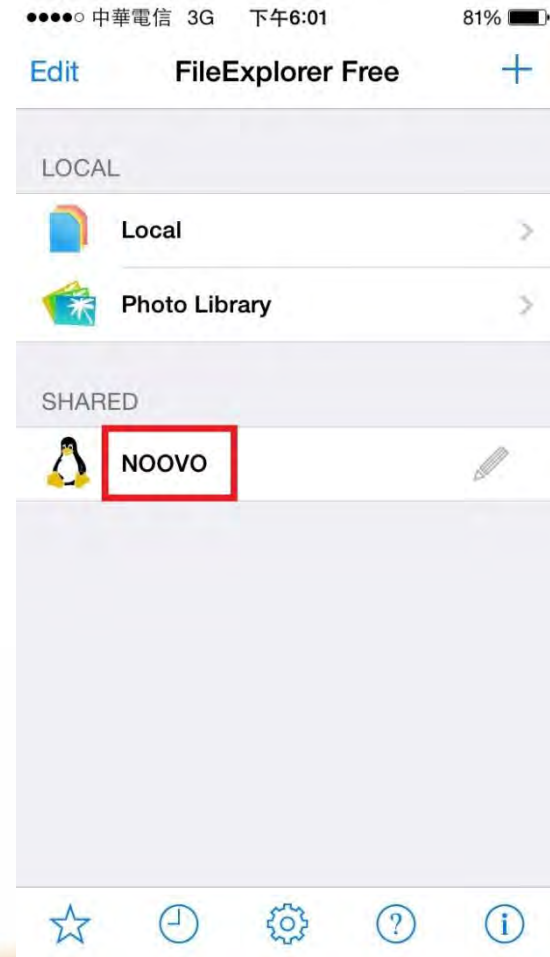

Step 6: Select TVman IP "10.88.88.88".
Or choose your router IP if you are in WLAN mode.

Step 7: Select Share

Step 8: Select the movie, music, picture file that you wish to play.

Step 1: Install File Explorer

Step 2: Connect to TVman WiFi in your WiFi setting

Step 3: Open File Explorer and select Linux/Unix

Step 4: Press the “+” icon

Step 5: Select Noovo or 10.88.88.88 under Network Neighborhood

Step 6: Select Guest

Step 7: Select Noovo or 10.88.88.88 under Shared

Step 8: Select Share

Step 9: Select the movie, music, picture file that you wish to play.