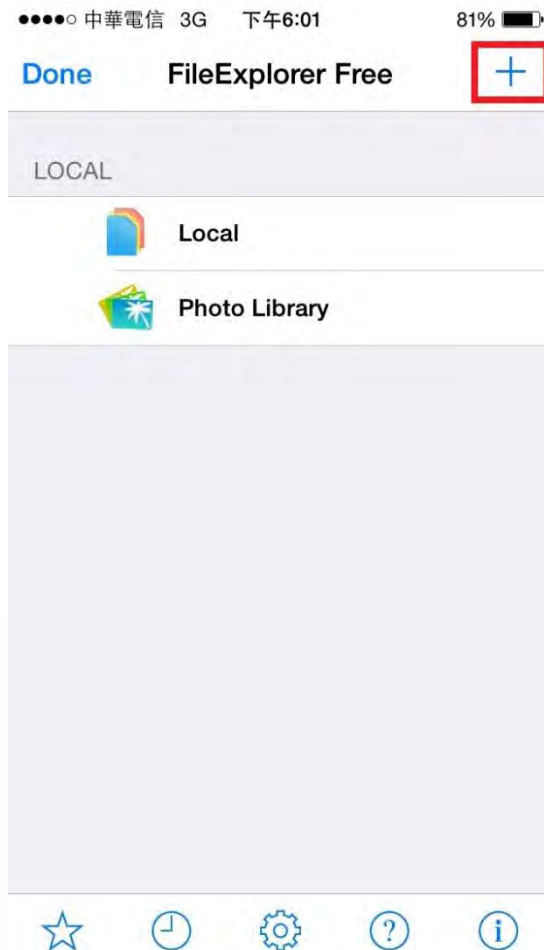

Step 4: Press the “+” icon