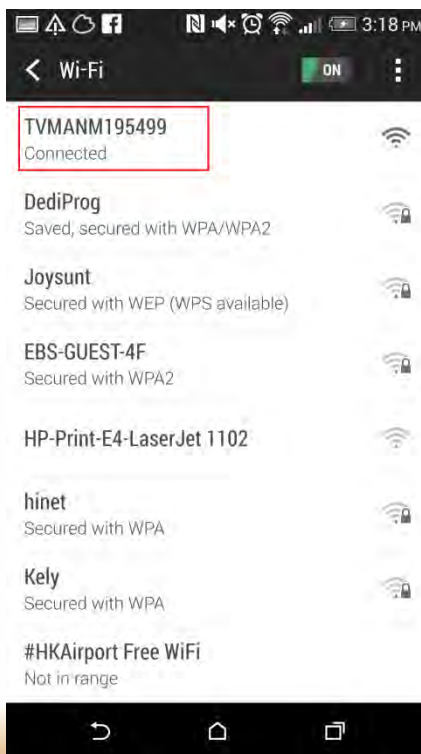

TVman Media Center User Guide

Index

I.	Introduction-----	p.3-4
II.	User Guide	
◆	 PC Connection Guide -----	p.5-6
◆	 Android Connection Guide -----	p.7-10
◆	 iOS Connection Guide -----	p.11-14

TVman media center gives user the freedom to:

PC Connection

Step 1: Connect PC to TVman WiFi or home router network

Step 2: Open Windows file explorer and enter \\noovo

Step 3: Select Share

Step 4: Select the movie, music, picture file that you wish to play.

Android Connection

Step 1: Install ES File Explorer

Step 2: Connect to TVman WiFi in your WiFi setting

Step 3: Open ES File Explorer and press on Fast Access icon

Step 4: Choose LAN under Network

Step 5: Press Scan