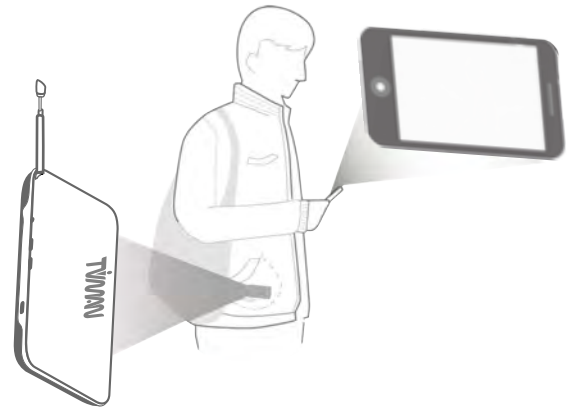

On the Go

TVman creates it's own WiFi to become a TV and media **access point anywhere**. No need of a router or Internet access and with no effect on your 3G/4G data plan.

- ✓ You are busy and the live TV does not always fit with your schedule? No problem, you can **take your TV and PVR with you** anywhere you go to watch your favorite program in live or record it if you are not available. TVman rechargeable and exchangeable battery will entertain you for more than **4hours on the go**.
- ✓ Your smartphone memory is almost full? Use TVman SD card as a **wireless memory extension** to store media files and play!
- ✓ You want to share pictures and videos from your weekends with friends? Want to entertain all your family while traveling? Use TVman as a **media center** to share videos, musics or pictures with 8 devices at the same time!
- ✓ You never have your **power bank** with you when you really need it? Inconvenient to carry with you all day long? No worries, TVman can also charge your phone!

"4 hours entertainment"

At Home

At home, TVman will automatically connect to your router and stream live TV and media files in your **home wireless network**.

- ✓ TVman is an **additional TV** at home offering a second choice for your family. No dispute on who will select the program for tonight!
- ✓ It can be programmed to **record automatically** while you are away from home on weekend, during vacation... Your favorite shows will be waiting for you!
- ✓ Acting as a **media center**, TVman will share the TV recording, videos, musics, pictures stored in the SD card through your wireless network.